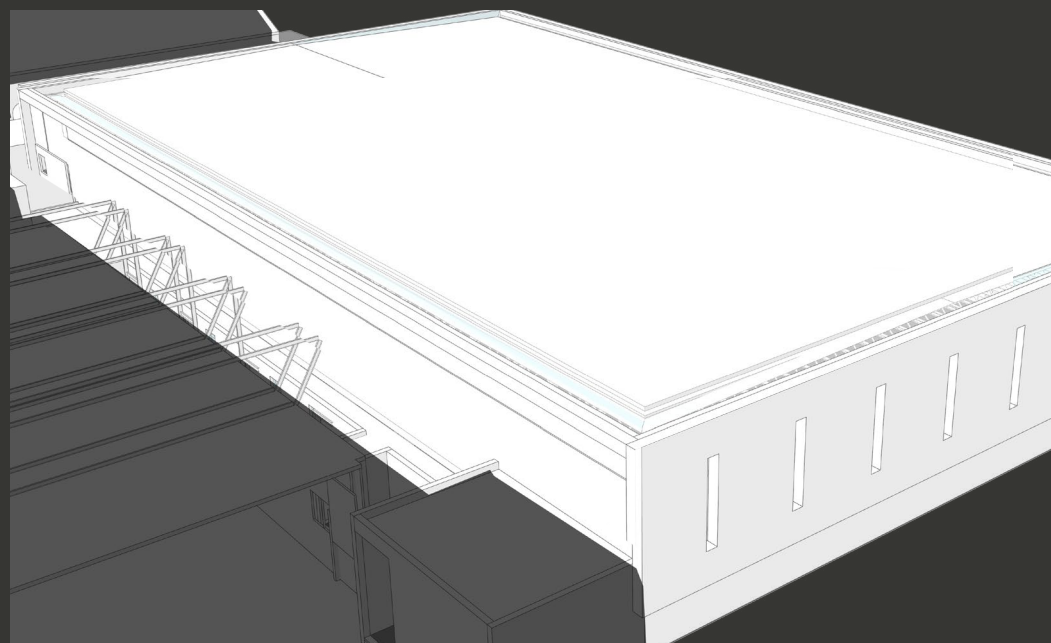

R20 / VLT20
Field: 61%
Field Under: 20%
Wrestling: 60%

09: LARGE PERIMETER SLOT ONLY

Gym_Monitors2.3dm

NORTH WEST WALL
+ Punched Clear Windows

SOUTH WEST WALL
+ No Transmissive Surfaces

ROOF
+ Perimeter Wall Slot, 9 ft in width, of Prefabricated Bubble Skylights

SOUTH EAST WALL
+ Punched Translucent Windows

GLARE ANALYSIS Imperceptible Levels

DAYLIGHT AUTONOMY

Target Illuminance: 500lux
Schedule: 8am-6pm
(% of time between 8am-6pm above 500lux)

Field: 83%
Field Under: 40%
Wrestling: 87%