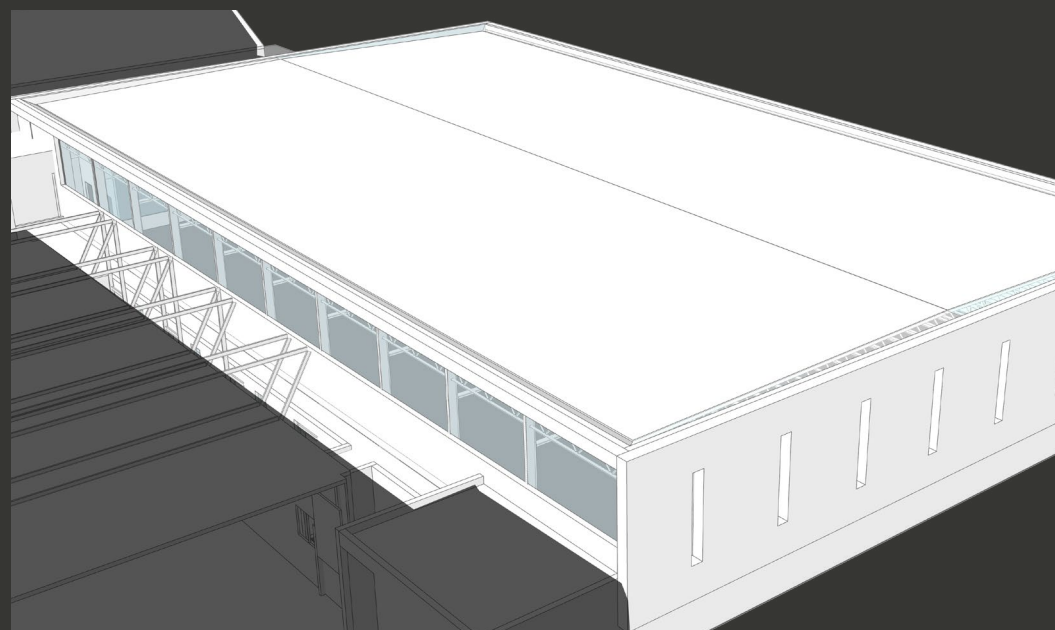

ROOF
+ Perimeter Wall Slot, 4 ft in width, of Prefabricated Bubble Skylights

SOUTH EAST WALL
+ Punched Translucent Windows

07: LARGE MONITORS + CLERESTORY

Gym_Monitors2.3dm

NORTH WEST WALL
+ Punched Clear Windows
+ Grazing Wall Slot

SOUTH WEST WALL
+ Kalwall Clerestory (7 ft)
20% VLT

ROOF
+ Large Monitors, 24 ft in width

SOUTH EAST WALL
+ Punched Translucent Windows

GLARE ANALYSIS Imperceptible Levels

Looking
Northeast

Looking
Southwest

Summer

Fall

DAYLIGHT AUTONOMY

Target Illuminance: 500lux
Schedule: 8am-6pm
(% of time between
8am-6pm above 500lux)

Field: 72%
Field Under: 21%
Wrestling: 82%

0% 50% 100%

08: LARGE KALWALL + PERIMETER SLOT

Gym_Monitors2.3dm

NORTH WEST WALL
+ Punched Clear Windows

SOUTH WEST WALL
+ Kalwall Clerestory (20 ft)
20% VLT OR 8% VLT

ROOF
+ Perimeter Wall Slot, 4 ft in width, of Prefabricated Bubble Skylights

SOUTH EAST WALL
+ Punched Translucent Windows