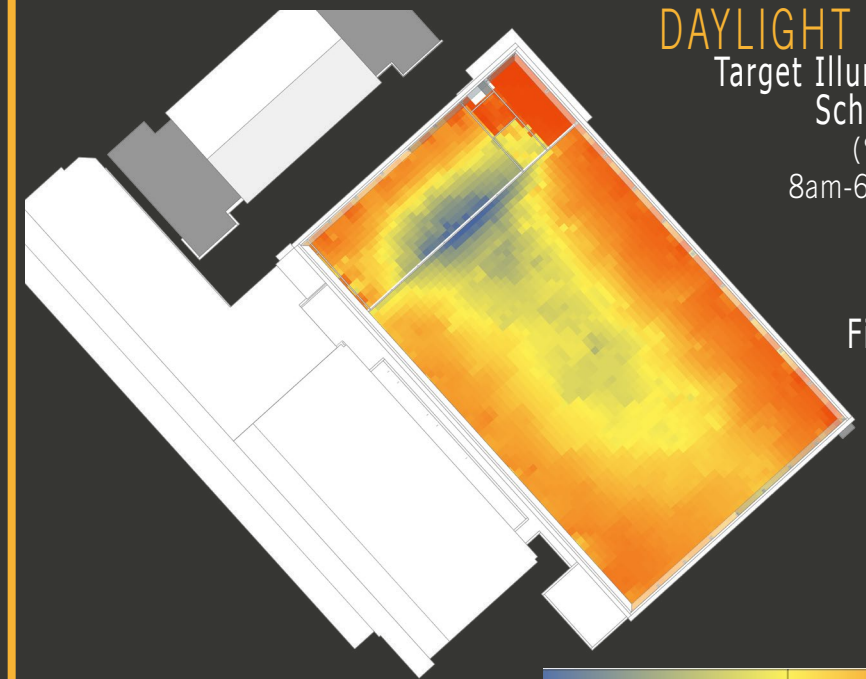

GLARE ANALYSIS Imperceptible Levels

Looking
Northeast

Looking
Southwest

Summer

Fall

DAYLIGHT AUTONOMY

Target Illuminance: 500lux
Schedule: 8am-6pm
(% of time between 8am-6pm above 500lux)

R10 / VLT8
Field: 46%
Field Under: 20%
Wrestling: 46%

R20 / VLT20
Field: 61%
Field Under: 20%
Wrestling: 60%

09: LARGE PERIMETER SLOT ONLY

Gym_Monitors2.3dm

NORTH WEST WALL
+ Punched Clear Windows

SOUTH WEST WALL
+ No Transmissive Surfaces

ROOF
+ Perimeter Wall Slot, 9 ft in width, of Prefabricated Bubble Skylights

SOUTH EAST WALL
+ Punched Translucent Windows

GLARE ANALYSIS Imperceptible Levels

DAYLIGHT AUTONOMY

Target Illuminance: 500lux
Schedule: 8am-6pm
(% of time between 8am-6pm above 500lux)

Field: 83%
Field Under: 40%
Wrestling: 87%