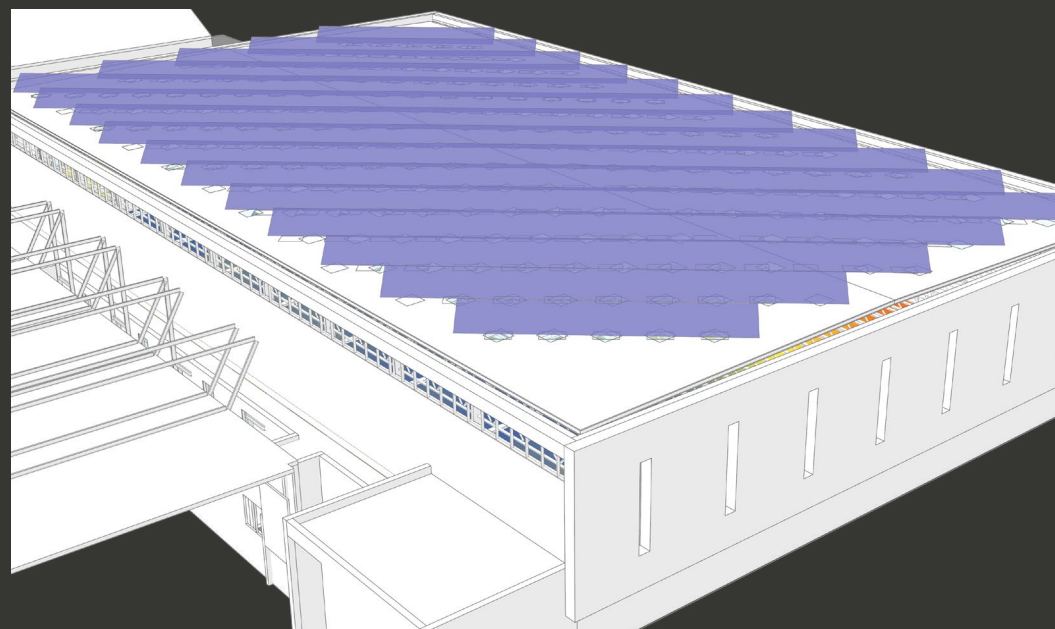

PHILLIPS EXETER FIELD HOUSE

DAYLIGHTING STUDIES

06: BUBBLE SKYLIGHTS + PV SHADING + PERIMETER SLOT

Gym_Monitors2.3dm

NORTH WEST WALL
+ Punched Clear Windows

SOUTH WEST WALL
+ Kalwall Clerestory (7 ft)
20% VLT

ROOF
+ Perimeter Wall Slot, 4 ft in width, of Prefabricated Bubble Skylights

SOUTH EAST WALL
+ Punched Translucent Windows

07: LARGE MONITORS + CLERESTORY

Gym_Monitors2.3dm

NORTH WEST WALL
+ Punched Clear Windows
+ Grazing Wall Slot

SOUTH WEST WALL
+ Kalwall Clerestory (7 ft)
20% VLT

ROOF
+ Large Monitors, 24 ft in width

SOUTH EAST WALL
+ Punched Translucent Windows

GLARE ANALYSIS Imperceptible Levels

Looking
Northeast

Looking
Southwest

Summer

Fall

DAYLIGHT AUTONOMY

Target Illuminance: 500lux
Schedule: 8am-6pm
(% of time between
8am-6pm above 500lux)

Field: 72%
Field Under: 21%
Wrestling: 82%

0% 50% 100%

08: LARGE KALWALL + PERIMETER SLOT

Gym_Monitors2.3dm