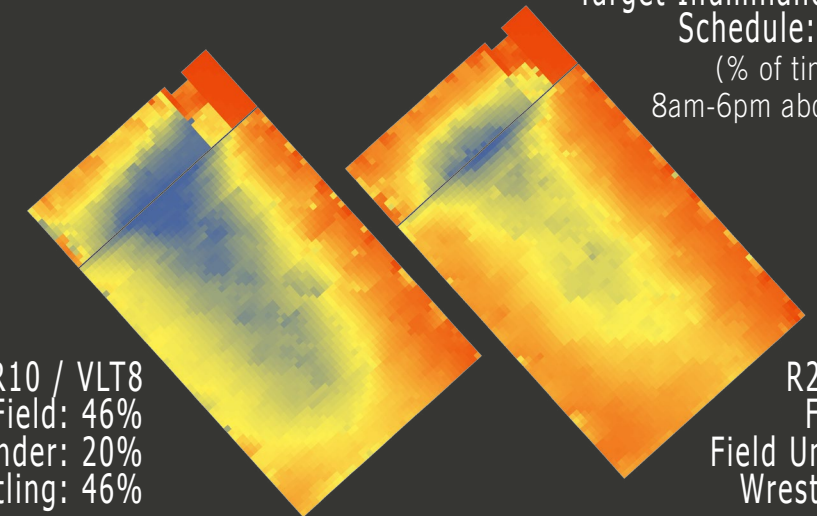

Summer

Fall

DAYLIGHT AUTONOMY

Target Illuminance: 500lux
Schedule: 8am-6pm
(% of time between
8am-6pm above 500lux)

Field: 72%
Field Under: 21%
Wrestling: 82%

0% 50% 100%

08: LARGE KALWALL + PERIMETER SLOT

Gym_Monitors2.3dm

GLARE ANALYSIS Imperceptible Levels

Looking
Northeast

Looking
Southwest

Summer

Fall

DAYLIGHT AUTONOMY

Target Illuminance: 500lux
Schedule: 8am-6pm
(% of time between 8am-6pm above 500lux)

R10 / VLT8
Field: 46%
Field Under: 20%
Wrestling: 46%

R20 / VLT20
Field: 61%
Field Under: 20%
Wrestling: 60%

09: LARGE PERIMETER SLOT ONLY

Gym_Monitors2.3dm

NORTH WEST WALL
+ Punched Clear Windows

SOUTH WEST WALL
+ No Transmissive Surfaces

ROOF
+ Perimeter Wall Slot, 9 ft in width, of Prefabricated Bubble Skylights

SOUTH EAST WALL
+ Punched Translucent Windows

GLARE ANALYSIS Imperceptible Levels

DAYLIGHT AUTONOMY

Target Illuminance: 500lux
Schedule: 8am-6pm
(% of time between 8am-6pm above 500lux)

Field: 83%
Field Under: 40%
Wrestling: 87%