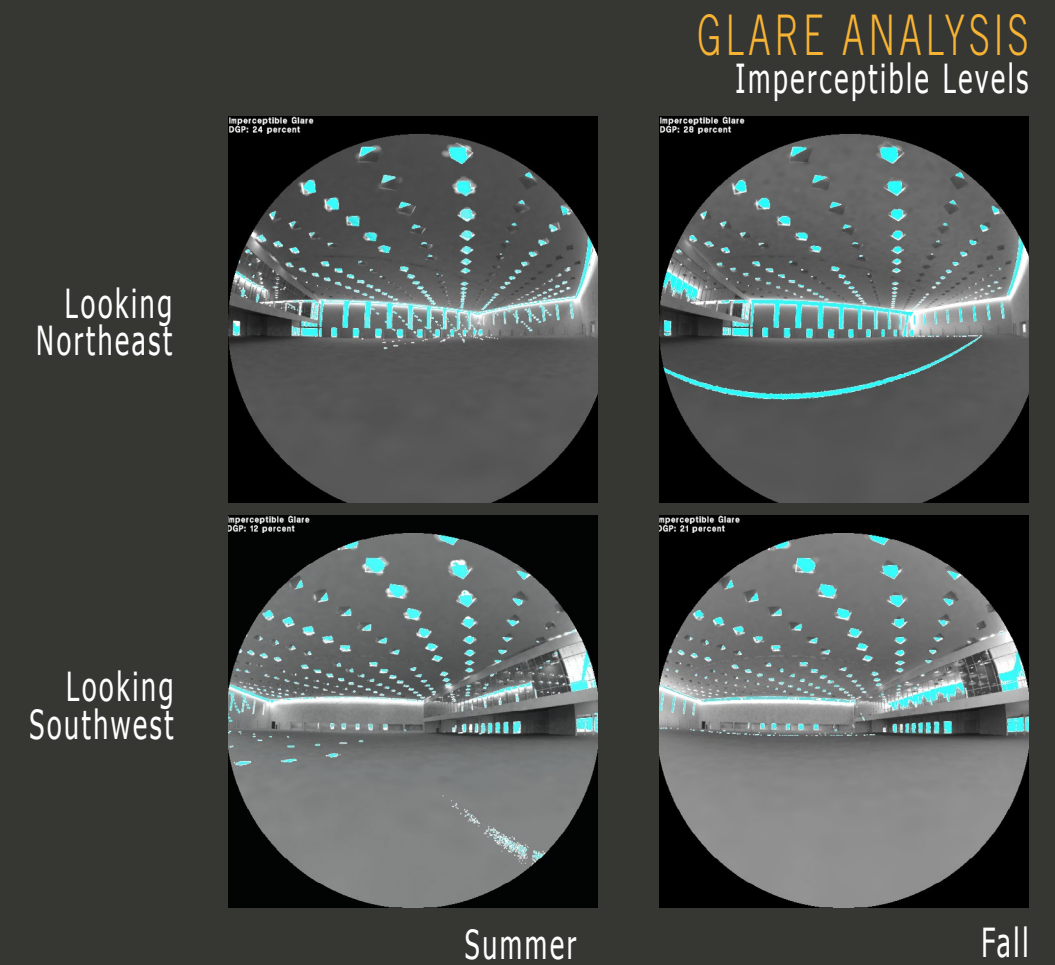

PHILLIPS EXETER FIELD HOUSE

DAYLIGHTING STUDIES

06: BUBBLE SKYLIGHTS + PV SHADING + PERIMETER SLOT

Gym_Monitors2.3dm

NORTH WEST WALL
+ Punched Clear Windows

SOUTH WEST WALL
+ Kalwall Clerestory (7 ft)
20% VLT

SOUTH WEST WALL
+ Kalwall Clerestory (7 ft)
20% VLT

ROOF
+ Large Monitors, 24 ft in width

SOUTH EAST WALL
+ Punched Translucent Windows

GLARE ANALYSIS Imperceptible Levels

Looking
Northeast

Looking
Southwest

GLARE ANALYSIS Imperceptible Levels

Looking
Northeast

Looking
Southwest

Summer

Fall

DAYLIGHT AUTONOMY

Target Illuminance: 500lux
Schedule: 8am-6pm
(% of time between 8am-6pm above 500lux)

R10 / VLT8
Field: 46%
Field Under: 20%
Wrestling: 46%

SOUTH EAST WALL
+ Punched Translucent Windows

GLARE ANALYSIS Imperceptible Levels

DAYLIGHT AUTONOMY

Target Illuminance: 500lux
Schedule: 8am-6pm
(% of time between 8am-6pm above 500lux)

Field: 83%
Field Under: 40%
Wrestling: 87%