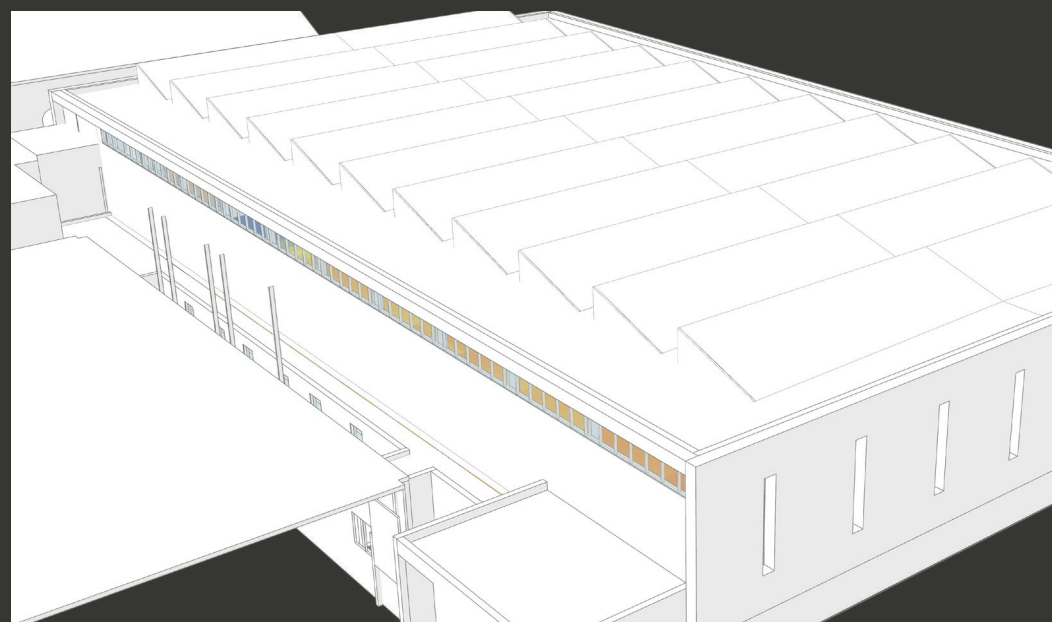

PHILLIPS EXETER FIELD HOUSE

DAYLIGHTING STUDIES

06: BUBBLE SKYLIGHTS + PV SHADING + PERIMETER SLOT

Gym_Monitors2.3dm

NORTH WEST WALL
+ Punched Clear Windows

SOUTH WEST WALL
+ Kalwall Clerestory (7 ft)
20% VLT

ROOF
+ Perimeter Wall Slot, 4 ft in width, of Prefabricated Bubble Skylights

SOUTH EAST WALL
+ Punched Translucent Windows

07: LARGE MONITORS + CLERESTORY

Gym_Monitors2.3dm

NORTH WEST WALL
+ Punched Clear Windows
+ Grazing Wall Slot

SOUTH WEST WALL
+ Kalwall Clerestory (7 ft)
20% VLT

ROOF
+ Large Monitors, 24 ft in width

SOUTH EAST WALL
+ Punched Translucent Windows

GLARE ANALYSIS Imperceptible Levels

Looking
Northeast

Looking
Southwest

Summer

Fall

DAYLIGHT AUTONOMY

Target Illuminance: 500lux
Schedule: 8am-6pm
(% of time between
8am-6pm above 500lux)

Field: 72%
Field Under: 21%
Wrestling: 82%

0% 50% 100%

08: LARGE KALWALL + PERIMETER SLOT

Gym_Monitors2.3dm