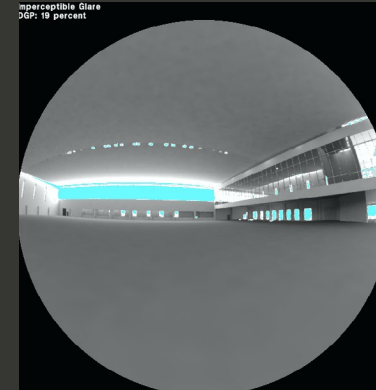

Summer

Fall

DAYLIGHT AUTONOMY

Target Illuminance: 500lux
Schedule: 8am-6pm
(% of time between
8am-6pm above 500lux)

Field: 72%
Field Under: 21%
Wrestling: 82%

0% 50% 100%

08: LARGE KALWALL + PERIMETER SLOT

Gym_Monitors2.3dm

NORTH WEST WALL
+ Punched Clear Windows

SOUTH WEST WALL
+ Kalwall Clerestory (20 ft)
20% VLT OR 8% VLT

ROOF
+ Perimeter Wall Slot, 4 ft in width, of Prefabricated Bubble Skylights

SOUTH EAST WALL
+ Punched Translucent Windows

GLARE ANALYSIS Imperceptible Levels

Looking
Northeast

Looking
Southwest

Summer

Fall

DAYLIGHT AUTONOMY

Target Illuminance: 500lux
Schedule: 8am-6pm
(% of time between 8am-6pm above 500lux)

R10 / VLT8
Field: 46%
Field Under: 20%
Wrestling: 46%

R20 / VLT20
Field: 61%
Field Under: 20%
Wrestling: 60%

09: LARGE PERIMETER SLOT ONLY

Gym_Monitors2.3dm

NORTH WEST WALL
+ Punched Clear Windows

SOUTH WEST WALL
+ No Transmissive Surfaces

ROOF
+ Perimeter Wall Slot, 9 ft in width, of Prefabricated Bubble Skylights