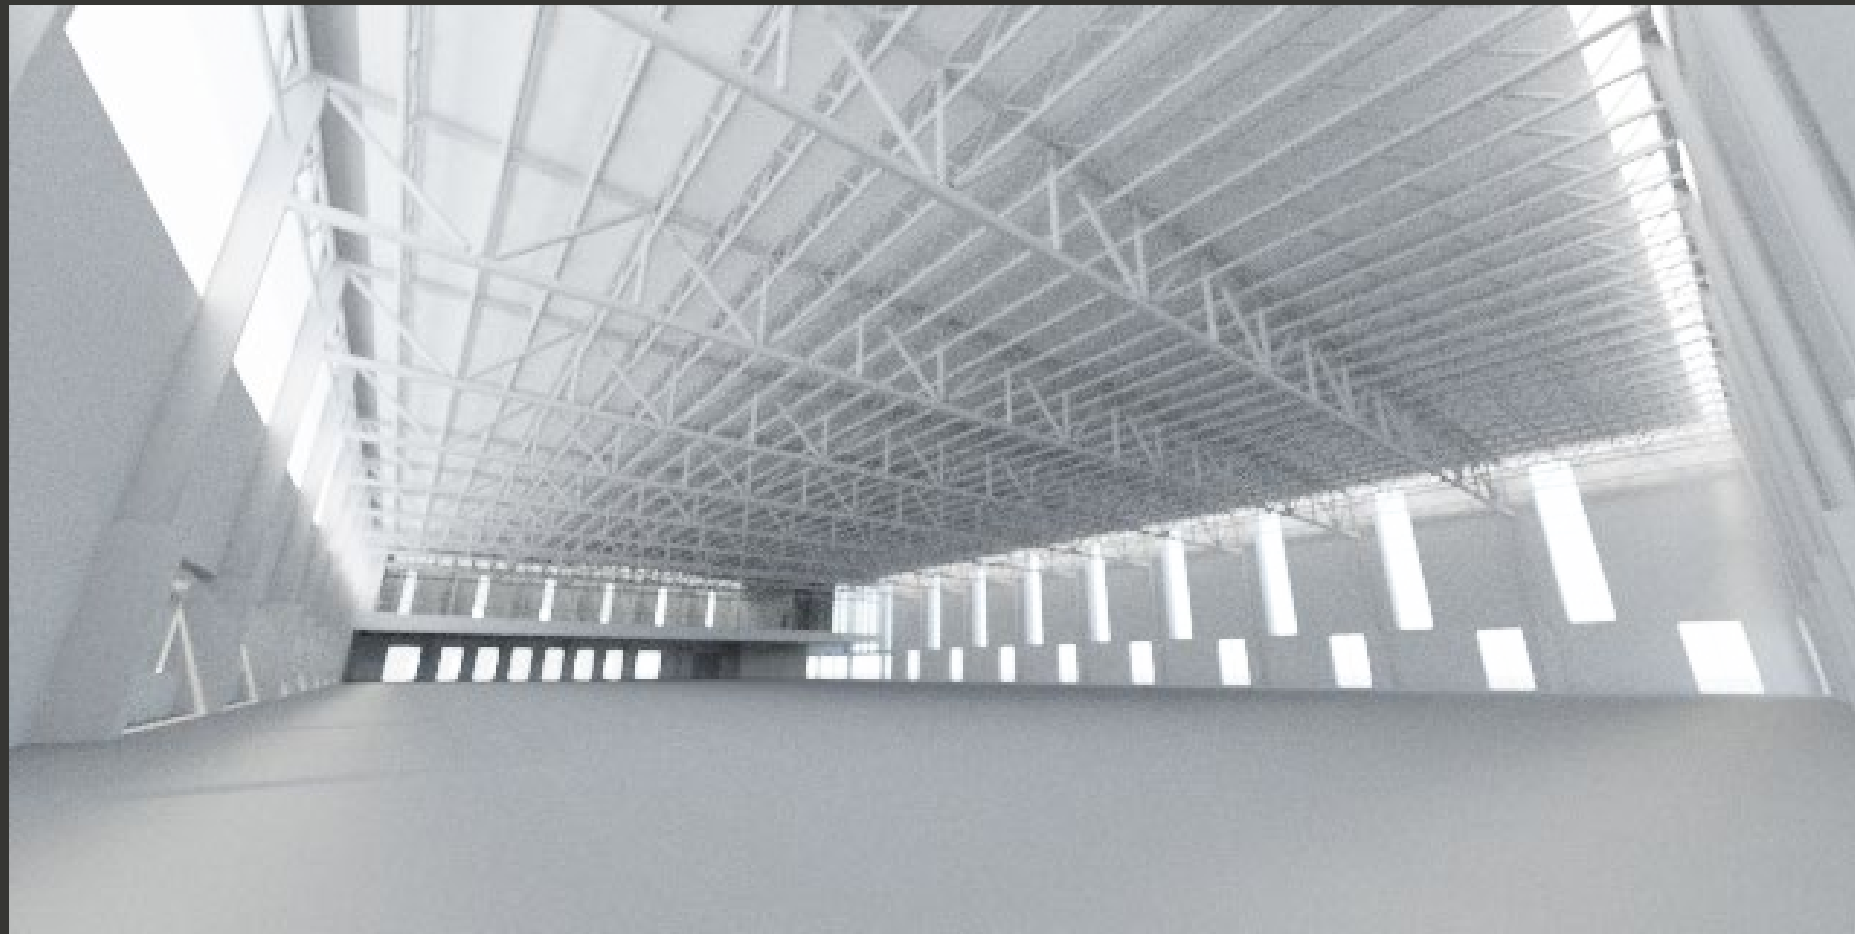

Summer

Fall

DAYLIGHT AUTONOMY

Target Illuminance: 500lux
Schedule: 8am-6pm
(% of time between
8am-6pm above 500lux)

Field: 72%
Field Under: 21%
Wrestling: 82%

0% 50% 100%

08: LARGE KALWALL + PERIMETER SLOT

Gym_Monitors2.3dm