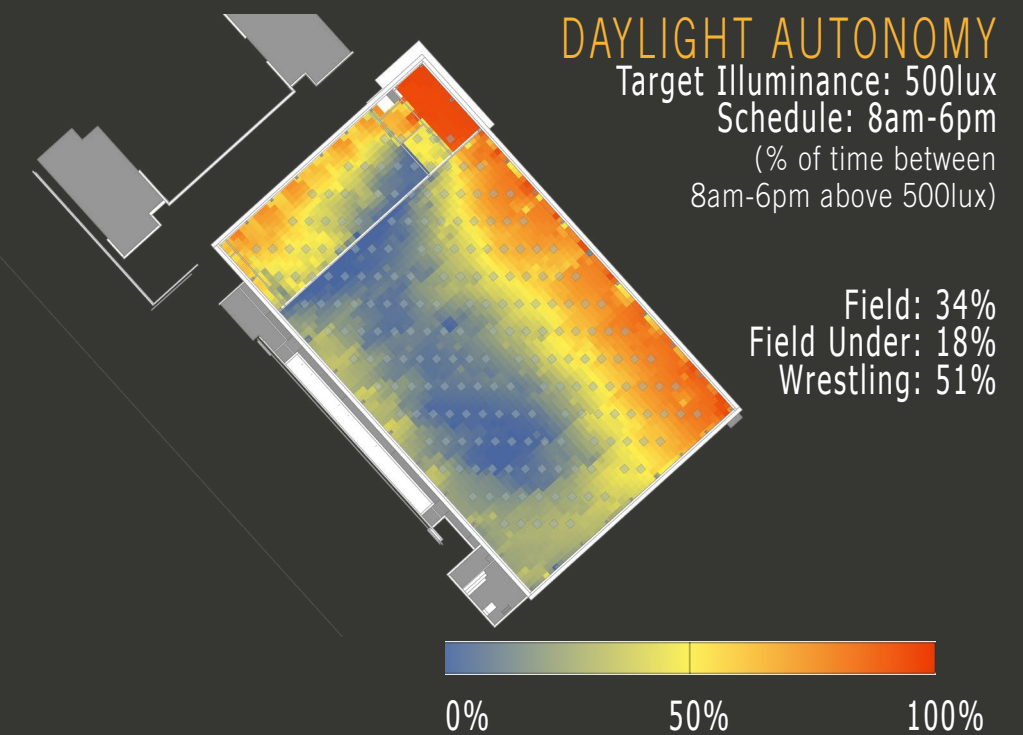

PHILLIPS EXETER FIELD HOUSE

DAYLIGHTING STUDIES

06: BUBBLE SKYLIGHTS + PV SHADING + PERIMETER SLOT

Gym_Monitors2.3dm

NORTH WEST WALL
+ Punched Clear Windows

SOUTH WEST WALL
+ Kalwall Clerestory (7 ft)
20% VLT

ROOF
+ Perimeter Wall Slot, 4 ft in width, of Prefabricated Bubble Skylights

SOUTH EAST WALL
+ Punched Translucent Windows

07: LARGE MONITORS + CLERESTORY

Gym_Monitors2.3dm

NORTH WEST WALL
+ Punched Clear Windows
+ Grazing Wall Slot

SOUTH WEST WALL
+ Kalwall Clerestory (7 ft)
20% VLT

ROOF
+ Large Monitors, 24 ft in width

SOUTH EAST WALL
+ Punched Translucent Windows

GLARE ANALYSIS Imperceptible Levels

Looking
Northeast

Looking
Southwest

Summer

Fall

DAYLIGHT AUTONOMY

Target Illuminance: 500lux
Schedule: 8am-6pm
(% of time between
8am-6pm above 500lux)

Field: 72%
Field Under: 21%
Wrestling: 82%

0% 50% 100%

08: LARGE KALWALL + PERIMETER SLOT

Gym_Monitors2.3dm