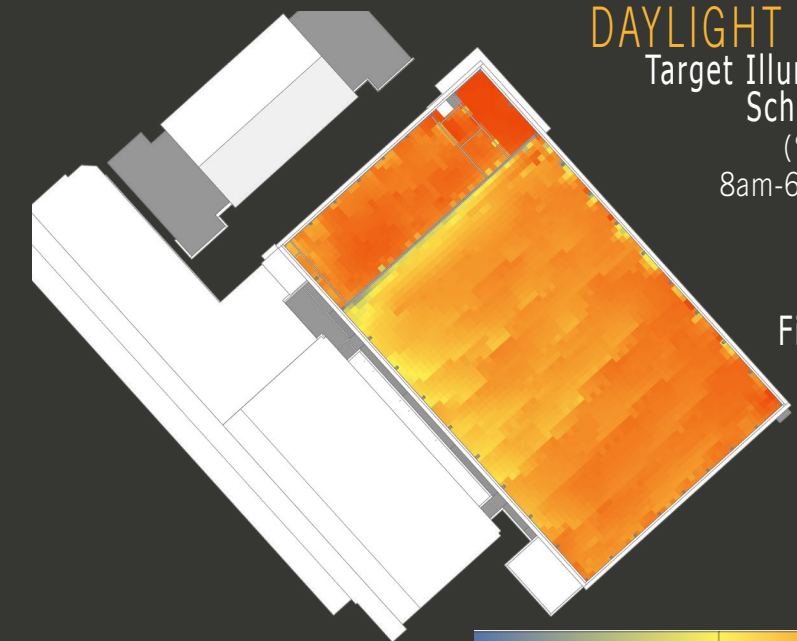

SOUTH WEST WALL
+ Kalwall Clerestory (7 ft)
20% VLT

ROOF
+ Large Monitors, 24 ft in width

SOUTH EAST WALL
+ Punched Translucent Windows

GLARE ANALYSIS Imperceptible Levels

Looking
Northeast

Looking
Southwest

Summer

Fall

DAYLIGHT AUTONOMY

Target Illuminance: 500lux
Schedule: 8am-6pm
(% of time between
8am-6pm above 500lux)

Field: 72%
Field Under: 21%
Wrestling: 82%

0% 50% 100%

08: LARGE KALWALL + PERIMETER SLOT

Gym_Monitors2.3dm